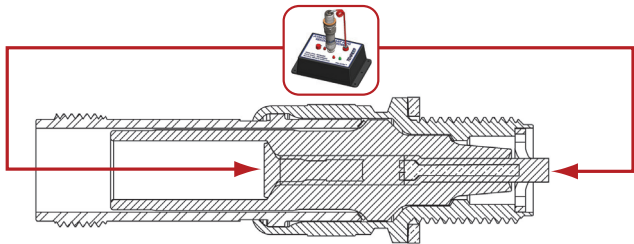

Maintenance Guide

Aviation Spark Plug Resistance

- **GREEN LIGHT ONLY:** 500 - 4000 Ω
- **RED AND GREEN LIGHT:** 4000 - 5000 Ω
- **RED LIGHT ONLY:** 5000 Ω & Up